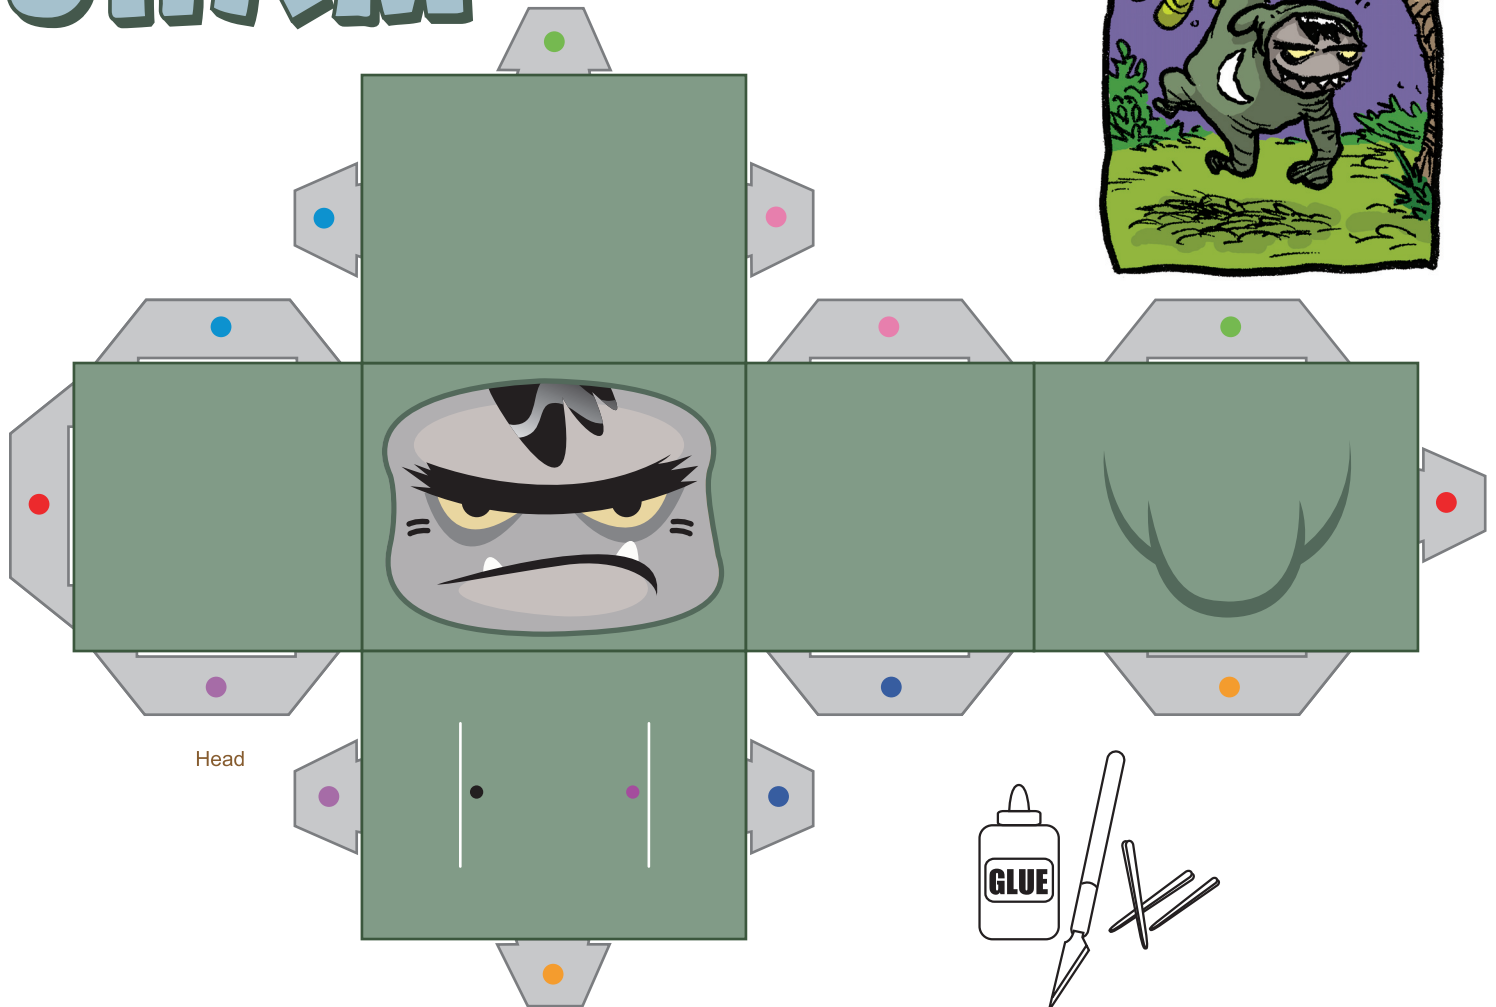

# SHAM

Head

Cut white slits to insert appropriate color-coded tabs.

Body

Back Pack

Arm

Legs

Arm