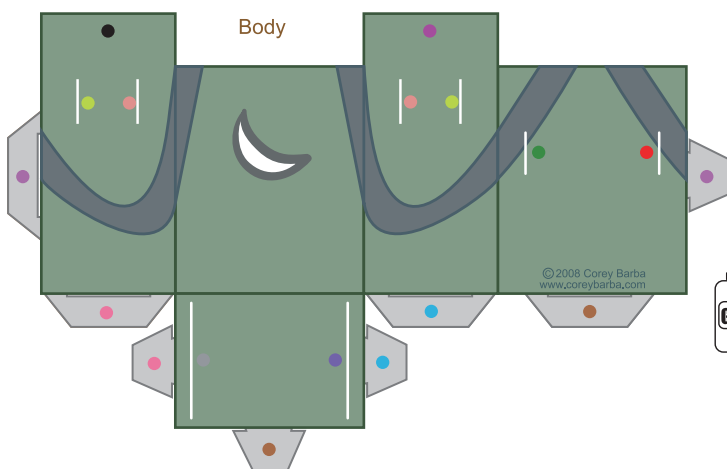

# SHAM

Head

Cut white slits to insert appropriate color-coded tabs.

Body

Back Pack

Arm

Legs

Arm